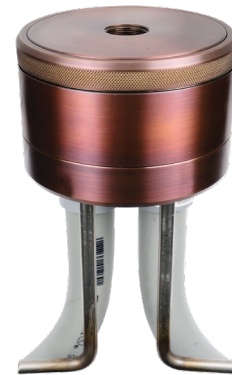

AURORALIGHT

PROJECT: _____

SKU #: _____

TYPE: _____

PEDESTAL MOUNT

MPM003204

The Pedestal Mount, part of the most comprehensive ground mount system available, is a robust, solid brass mount designed to be cast into a concrete pedestal creating a durable, unmovable mount point for residential or commercial projects.

- Perfect for hardscape and architectural installation
- Ideal for lightweight & heavyweight fixtures

CONFIGURATOR:

MPM003204	FINISH
() = Most common configuration	<input type="checkbox"/>
	(NAT) Natural Brass
	(BLP) Bronze Living Patina
	(BLPX) Extra Dark BLP
	(NI) Nickel PVD

AVAILABLE FINISHES:

NAT
Natural Brass

BLP
Bronze Living Patina

BLPX
Extra Dark Bronze Living Patina

NI
Nickel PVD

DIMENSIONS	W2" x H9-5/8"
VOLTAGE	12V, 120V
FINISH	Included Natural Brass
MATERIAL	Brass

*For complete warranty terms, please visit: www.auroralight.com/warranty/