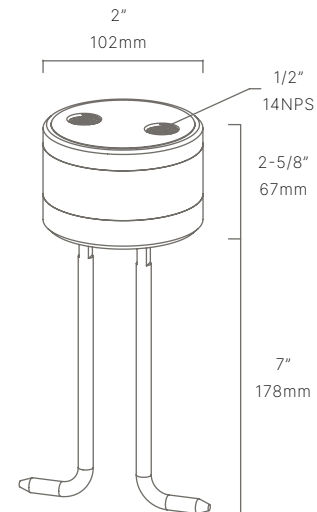

AVAILABLE FINISHES:

NAT
Natural Brass

BLP
Bronze Living Patina

BLPX
Extra Dark Bronze Living Patina

NI
Nickel PVD

DIMENSIONS	W2" x H9-5/8"
VOLTAGE	12V, 120V
FINISH	Included Natural Brass
MATERIAL	Brass

*For complete warranty terms, please visit: www.auroralight.com/warranty/